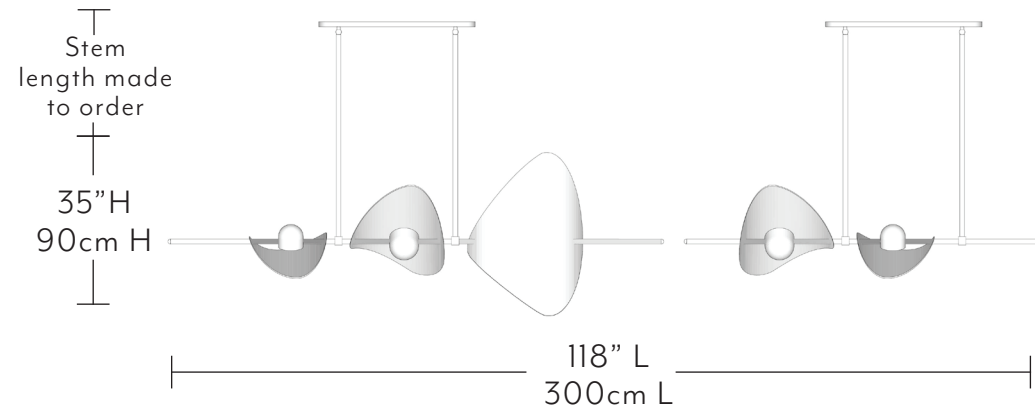

Bonnie

CONFIG. 4 - LARGE

Dimensions:

118" L | 19" W | 35-67" H (Min-Max) / 300cm L | 48cm W |
90-170cm H (Min-Max)

Approximate weight: 27lb / 12kg each

* Height is made to order. Additional length available upon request.

* Due to the handmade nature of our pieces there may be small variances to our stated sizing.

Light source: LED. 3000K colour temperature standard,
other temperatures available on request

Dimming: Triac as standard, dimmable to any protocol on request

Bulb life: 50,000 hours

Input voltage: 110V-240V available

Power: 40W

UL/cUL compliant (110v), CE (240v)

Hanging Options: Single canopy

Assembled and finished in Sweden.

This piece is fully customizable in size, scale, arrangement, finish and hanging.

All pieces made to order.

Lead time: 8-10 weeks.

FINISHES