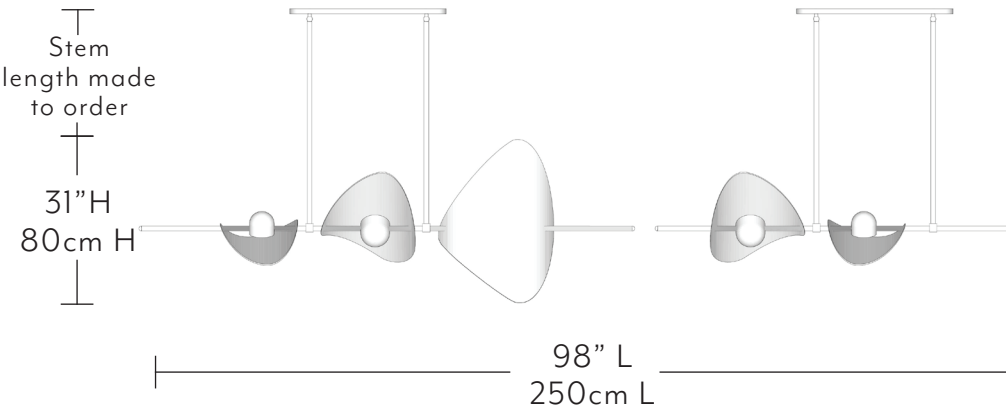

Bonnie

CONFIG. 4 - SMALL

Dimensions:

98" L | 16" W | 31-67" H (Min-Max) / 250cm L | 40cm W |
80-170cm H (Min-Max)

Approximate weight: 18lb / 8kg each

* Height is made to order. Additional length available upon request.

* Due to the handmade nature of our pieces there may be small variances to our stated sizing.

Light source: LED. 3000K colour temperature standard, other temperatures available on request

Dimming: Triac as standard, dimmable to any protocol on request

Bulb life: 50,000 hours

Input voltage: 110V-240V available

Power: 25W

UL/cUL compliant (110v), CE (240v)

Hanging Options: Single canopy

Assembled and finished in Sweden.

This piece is fully customizable in size, scale, arrangement, finish and hanging.

All pieces made to order.

Lead time: 8-10 weeks.

FINISHES