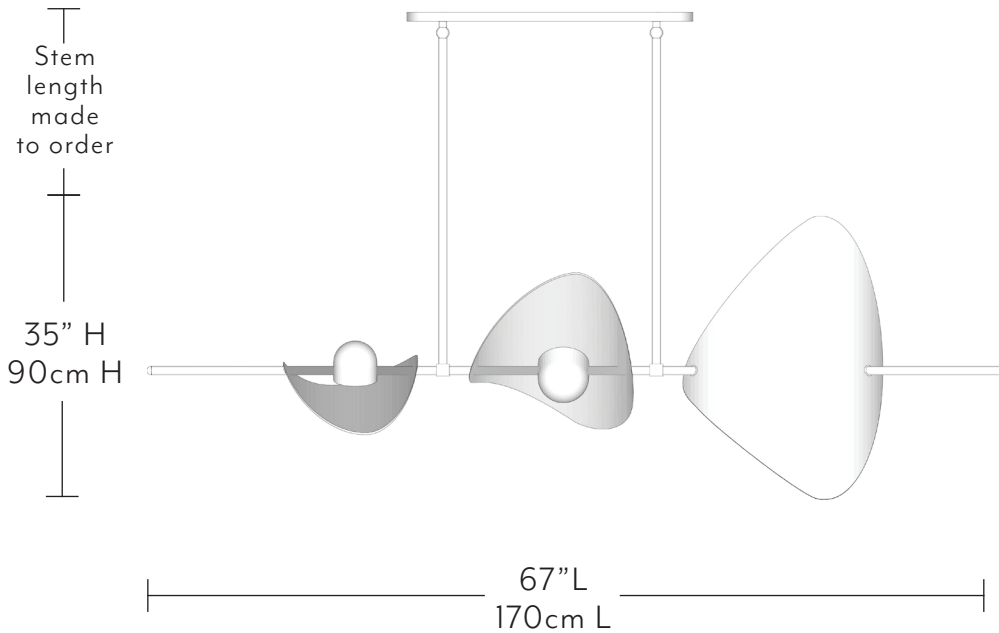

Bonnie

CONFIG. 3 - LARGE

Dimensions:

67" L | 18" W | 35-67" H (Min-Max) / 170cm L | 45cm W |
90-170cm H (Min-Max)

Approximate weight: 15lb / 6.5kg each

* Height is made to order. Additional length available upon request.

* Due to the handmade nature of our pieces there may be small variances to our stated sizing.

Light source: LED. 3000K colour temperature standard, other temperatures available on request

Dimming: Triac as standard, dimmable to any protocol on request

Bulb life: 50,000 hours

Input voltage: 110V-240V available

Power: 25W

UL/cUL compliant (110v), CE (240v)

Hanging Options: Single canopy

Assembled and finished in Sweden.

This piece is fully customizable in size, scale, arrangement, finish and hanging.

All pieces made to order.

Lead time: 8-10 weeks.

FINISHES