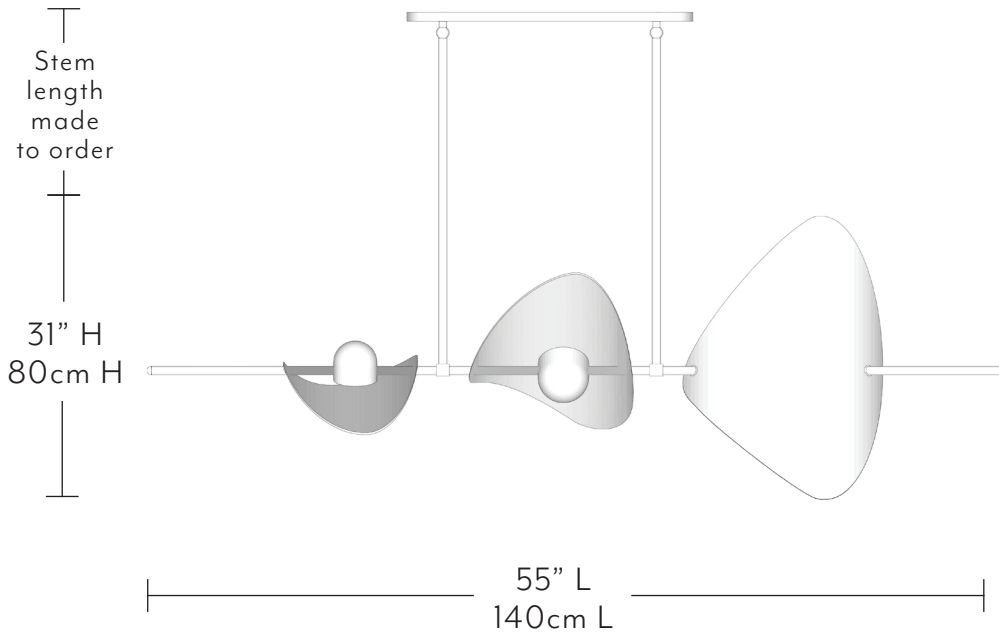

Bonnie

CONFIG. 3 - SMALL

Dimensions:

55" L | 16" W | 31-67" H (Min-Max) / 140cm L | 40cm W |
80-170cm H (Min-Max)

Approximate weight: 9lb / 4kg each

* Height is made to order. Additional length available upon request.

* Due to the handmade nature of our pieces there may be small variances to our stated sizing.

Light source: LED. 3000K colour temperature standard, other temperatures available on request

Dimming: Triac as standard, dimmable to any protocol on request

Bulb life: 50,000 hours

Input voltage: 110V-240V available

Power: 15W

UL/cUL compliant (110v), CE (240v)

Hanging Options: Single canopy

Assembled and finished in Sweden.

This piece is fully customizable in size, scale, arrangement, finish and hanging.

All pieces made to order.

Lead time: 8-10 weeks.

FINISHES