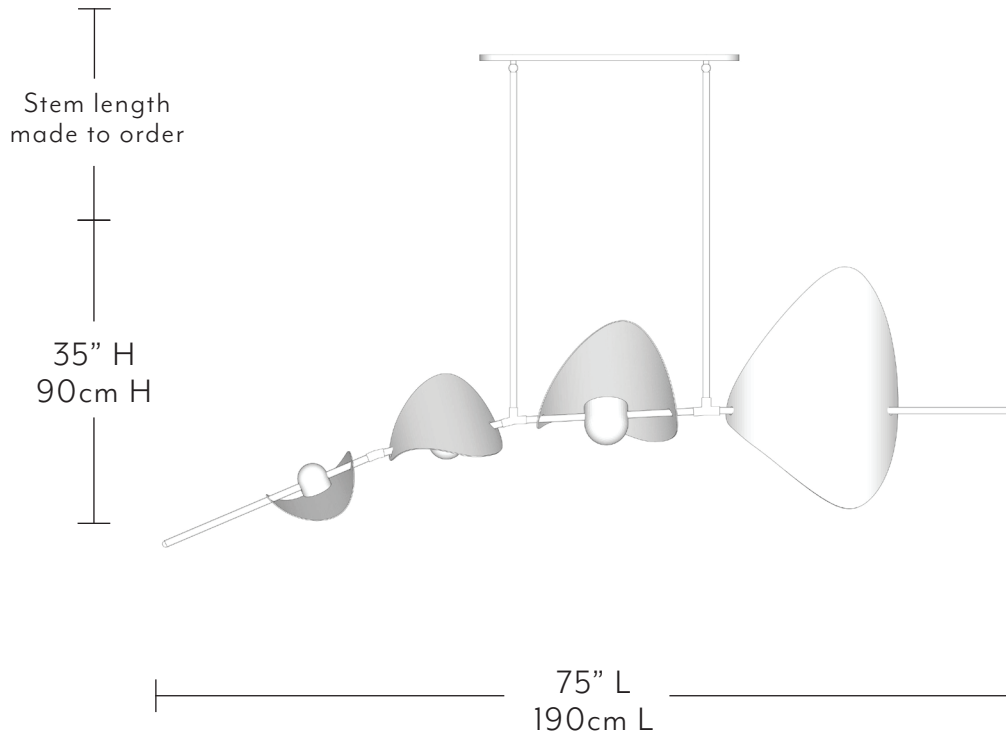

Bonnie

CONFIG. 2 - LARGE

Dimensions:

75" L | 18" W | 35-71" H (Min-Max) / 190cm L | 45cm W |
90-180cm H (Min-Max)

Approximate weight: 18lb / 8kg each

* Height is made to order. Additional length available upon request.

* Due to the handmade nature of our pieces there may be small variances to our stated sizing.

Light source: LED. 3000K colour temperature standard,
other temperatures available on request

Dimming: Triac as standard, dimmable to any protocol on request

Bulb life: 50,000 hours

Input voltage: 110V-240V available

Power: 25W

UL/cUL compliant (110v), CE (240v)

Hanging Options: Single canopy

Assembled and finished in Sweden.

This piece is fully customizable in size, scale, arrangement, finish and hanging.

All pieces made to order.

Lead time: 8-10 weeks.

FINISHES