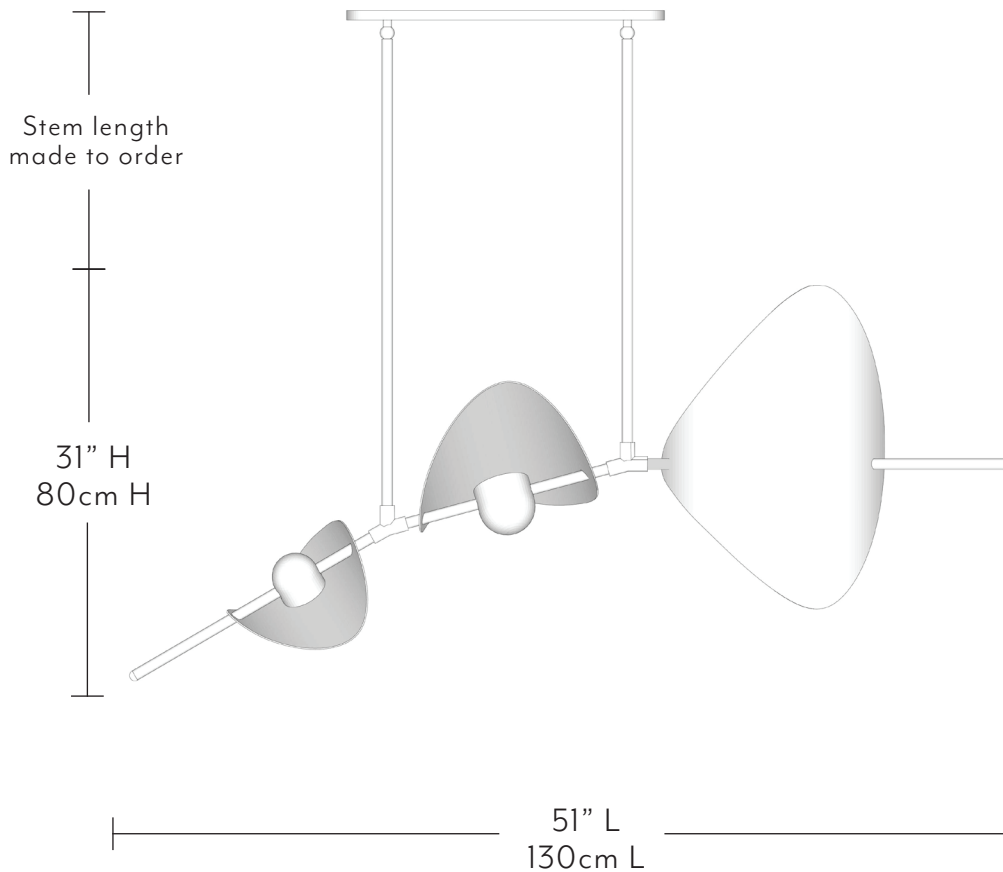

Bonnie

CONFIG. 2 - SMALL

Dimensions:

51" L | 16" W | 31-71" H (Min-Max) / 130cm L | 40cm W |
80-180cm H (Min-Max)

Approximate weight: 9lb / 4kg each

* Height is made to order. Additional length available upon request.

* Due to the handmade nature of our pieces there may be small variances to our stated sizing.

Light source: LED. 3000K colour temperature standard, other temperatures available on request

Dimming: Triac as standard, dimmable to any protocol on request

Bulb life: 50,000 hours

Input voltage: 110V-240V available

Power: 15W

UL/cUL compliant (110v), CE (240v)

Hanging Options: Single canopy

Assembled and finished in Sweden.

This piece is fully customizable in size, scale, arrangement, finish and hanging.

All pieces made to order.

Lead time: 8-10 weeks.

FINISHES