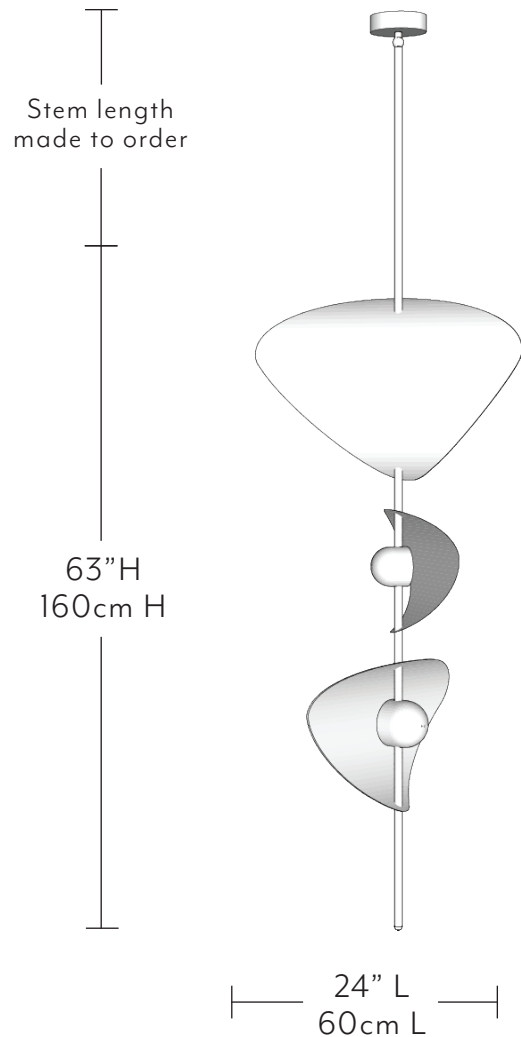

Bonnie

CONFIG. 1 - LARGE

Dimensions:

24" L | 20" W | 63-110" H (Min-Max) / 60cm L | 50cm W |
160-280cm H (Min-Max)

Approximate weight: 14lb / 6kg each

* Height is made to order. Additional length available upon request.

* Due to the handmade nature of our pieces there may be small variances to our stated sizing.

Light source: LED. 3000K colour temperature standard,
other temperatures available on request

Dimming: Triac as standard, dimmable to any protocol on request

Bulb life: 50,000 hours

Input voltage: 110V-240V available

Power: 20W

UL/cUL compliant (110v), CE (240v)

Hanging Options: Flush mounted or single canopy

Assembled and finished in Sweden.

This piece is fully customizable in size, scale, arrangement, finish and hanging.

All pieces made to order.

Lead time: 8-10 weeks.

FINISHES