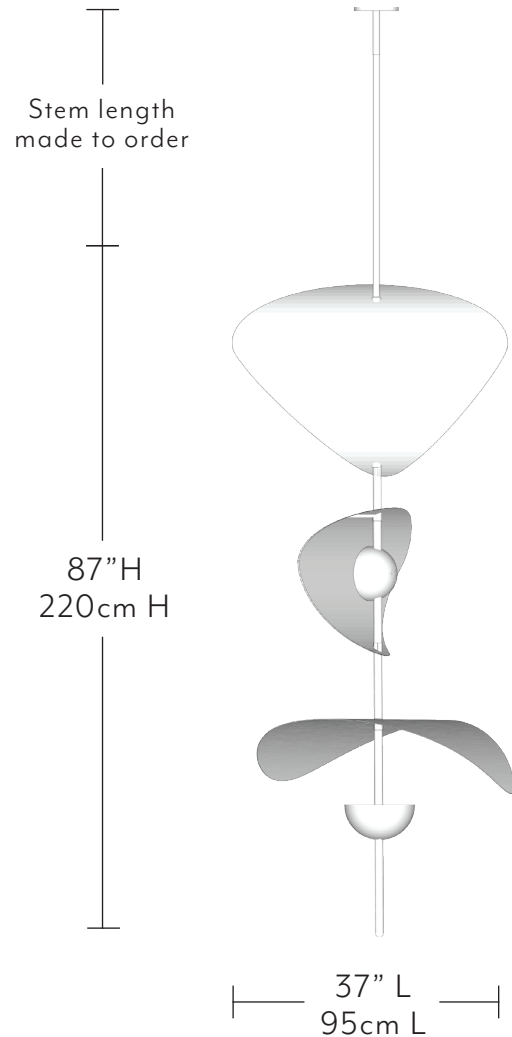

## CONFIG. 1 - SMALL

Dimensions:

20" L | 16" W | 47-87" H (Min-Max) / 50cm L | 40cm W |  
120-220cm H (Min-Max)

Approximate weight: 9lb / 4kg each

\* Height is made to order. Additional length available upon request.

## CONFIG. 1 - LARGE

Dimensions:

24" L | 20" W | 63-110" H (Min-Max) / 60cm L | 50cm W |  
160-280cm H (Min-Max)

Approximate weight: 14lb / 6kg each

\* Height is made to order. Additional length available upon request.

Bulb life: 50,000 hours

Input voltage: 110V-240V available

Power: 20W

UL/cUL compliant (110v), CE (240v)

Hanging Options: Flush mounted or single canopy

Assembled and finished in Sweden.

This piece is fully customizable in size, scale, arrangement, finish and hanging.

# Bonnie

CONFIG. 1 - XL

Dimensions:

37" L | 37" W | 87-236" H (Min-Max) / 95cm L | 95cm W |  
220-600cm H (Min-Max)

Approximate weight: 33lb / 15kg each

\* Height is made to order. Additional length available upon request.